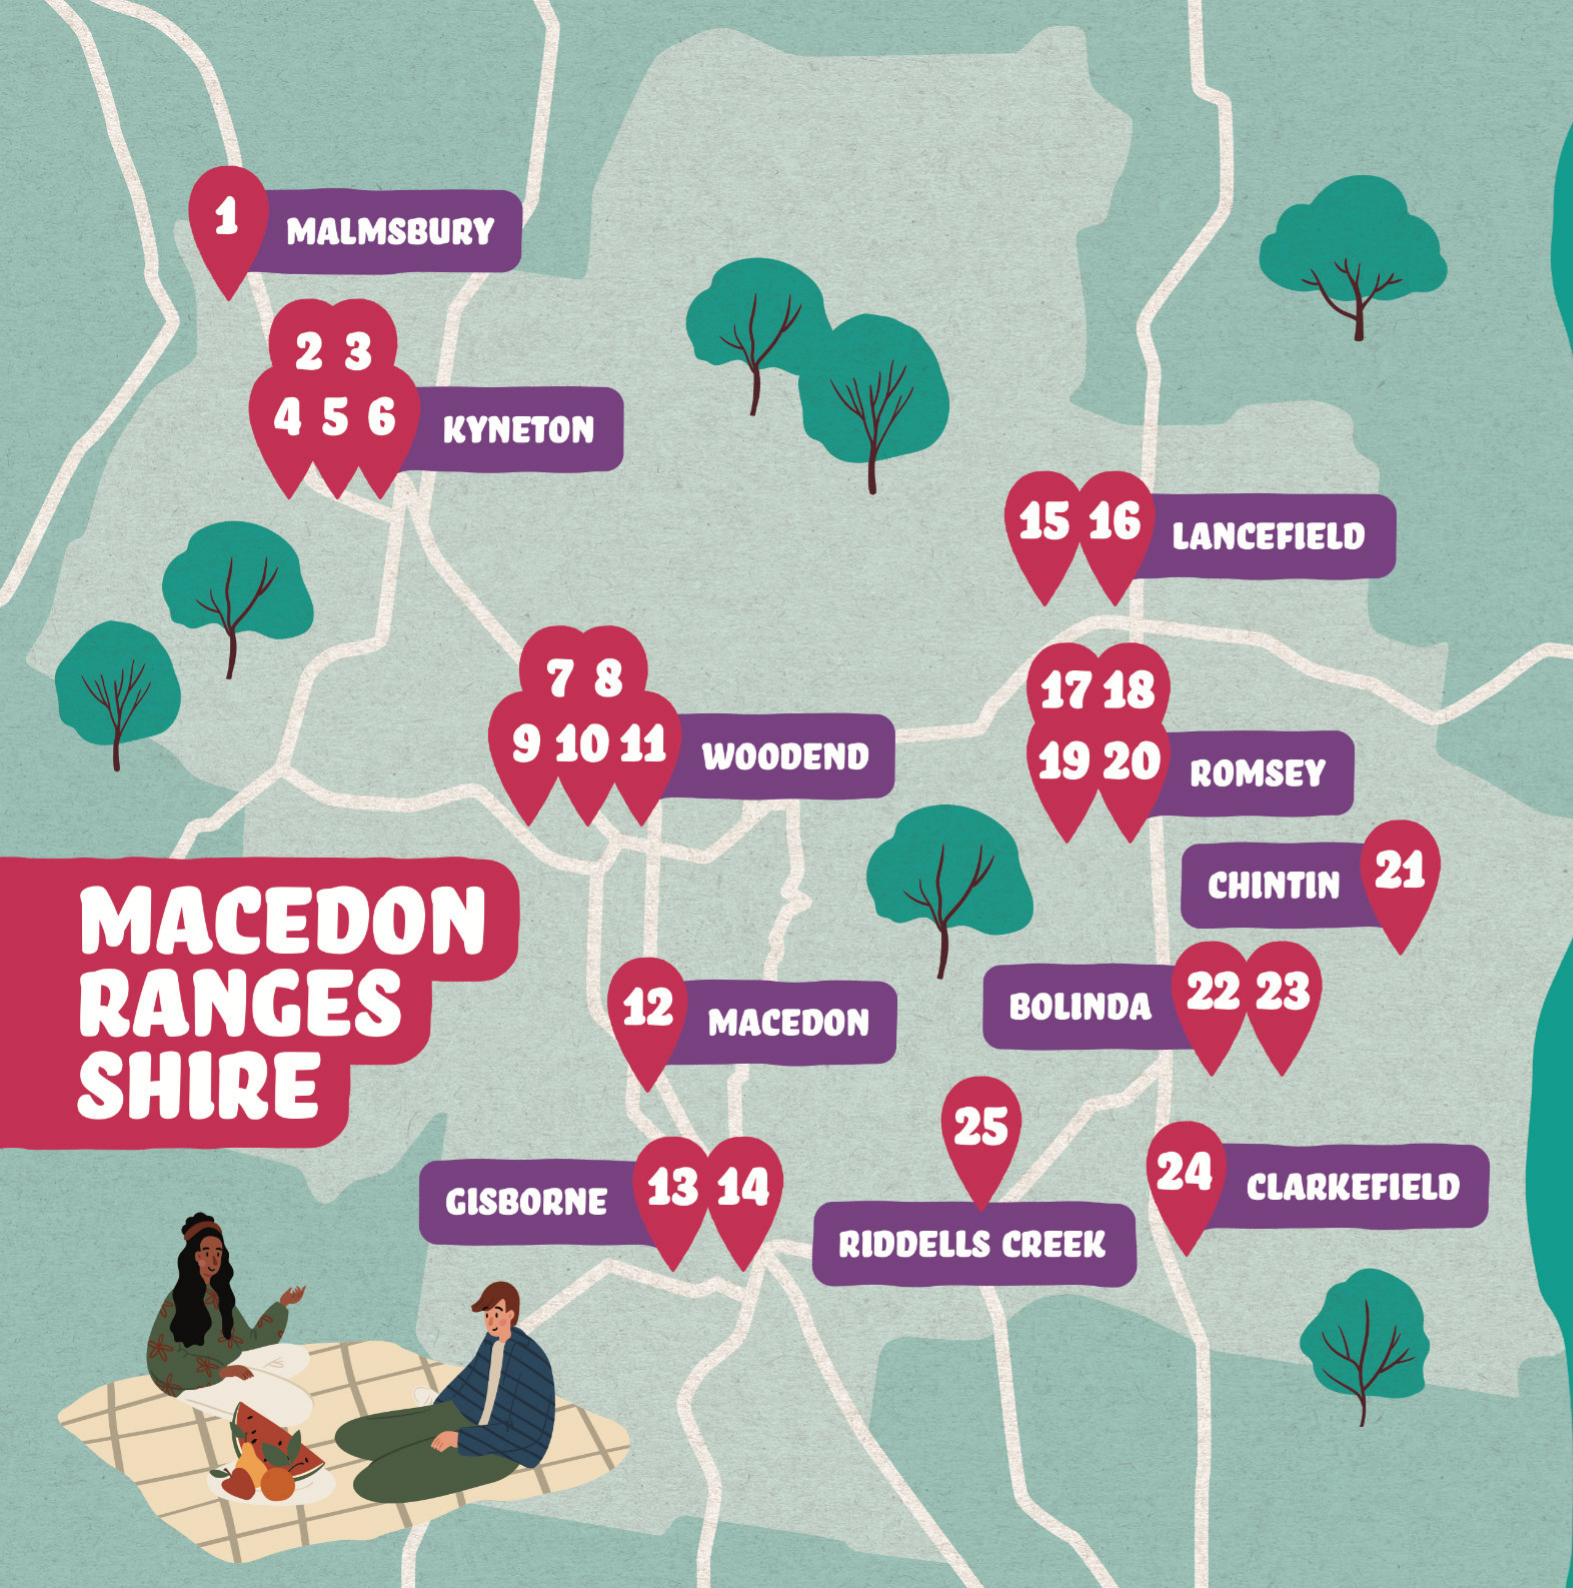

MACEDON RANGES SHIRE